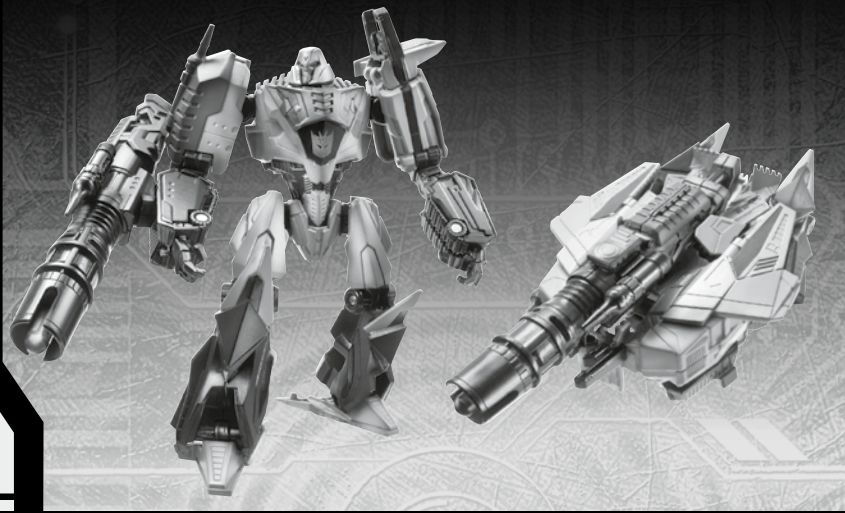

TRANSFORMERS

CYBERTRONIAN MEGATRON™

LEVEL: 0 1 2 **3** 4 5
INTERMEDIATE

DECEPTICON®

AGES 5+
19818/98452 Asst.

TRANSFORMERS.COM

NOTE: Some parts are made to detach if excessive force is applied and are designed to be reattached if separation occurs. Adult supervision may be necessary for younger children.

CHANGING TO HOVER MODE

CHANGING TO VEHICLE