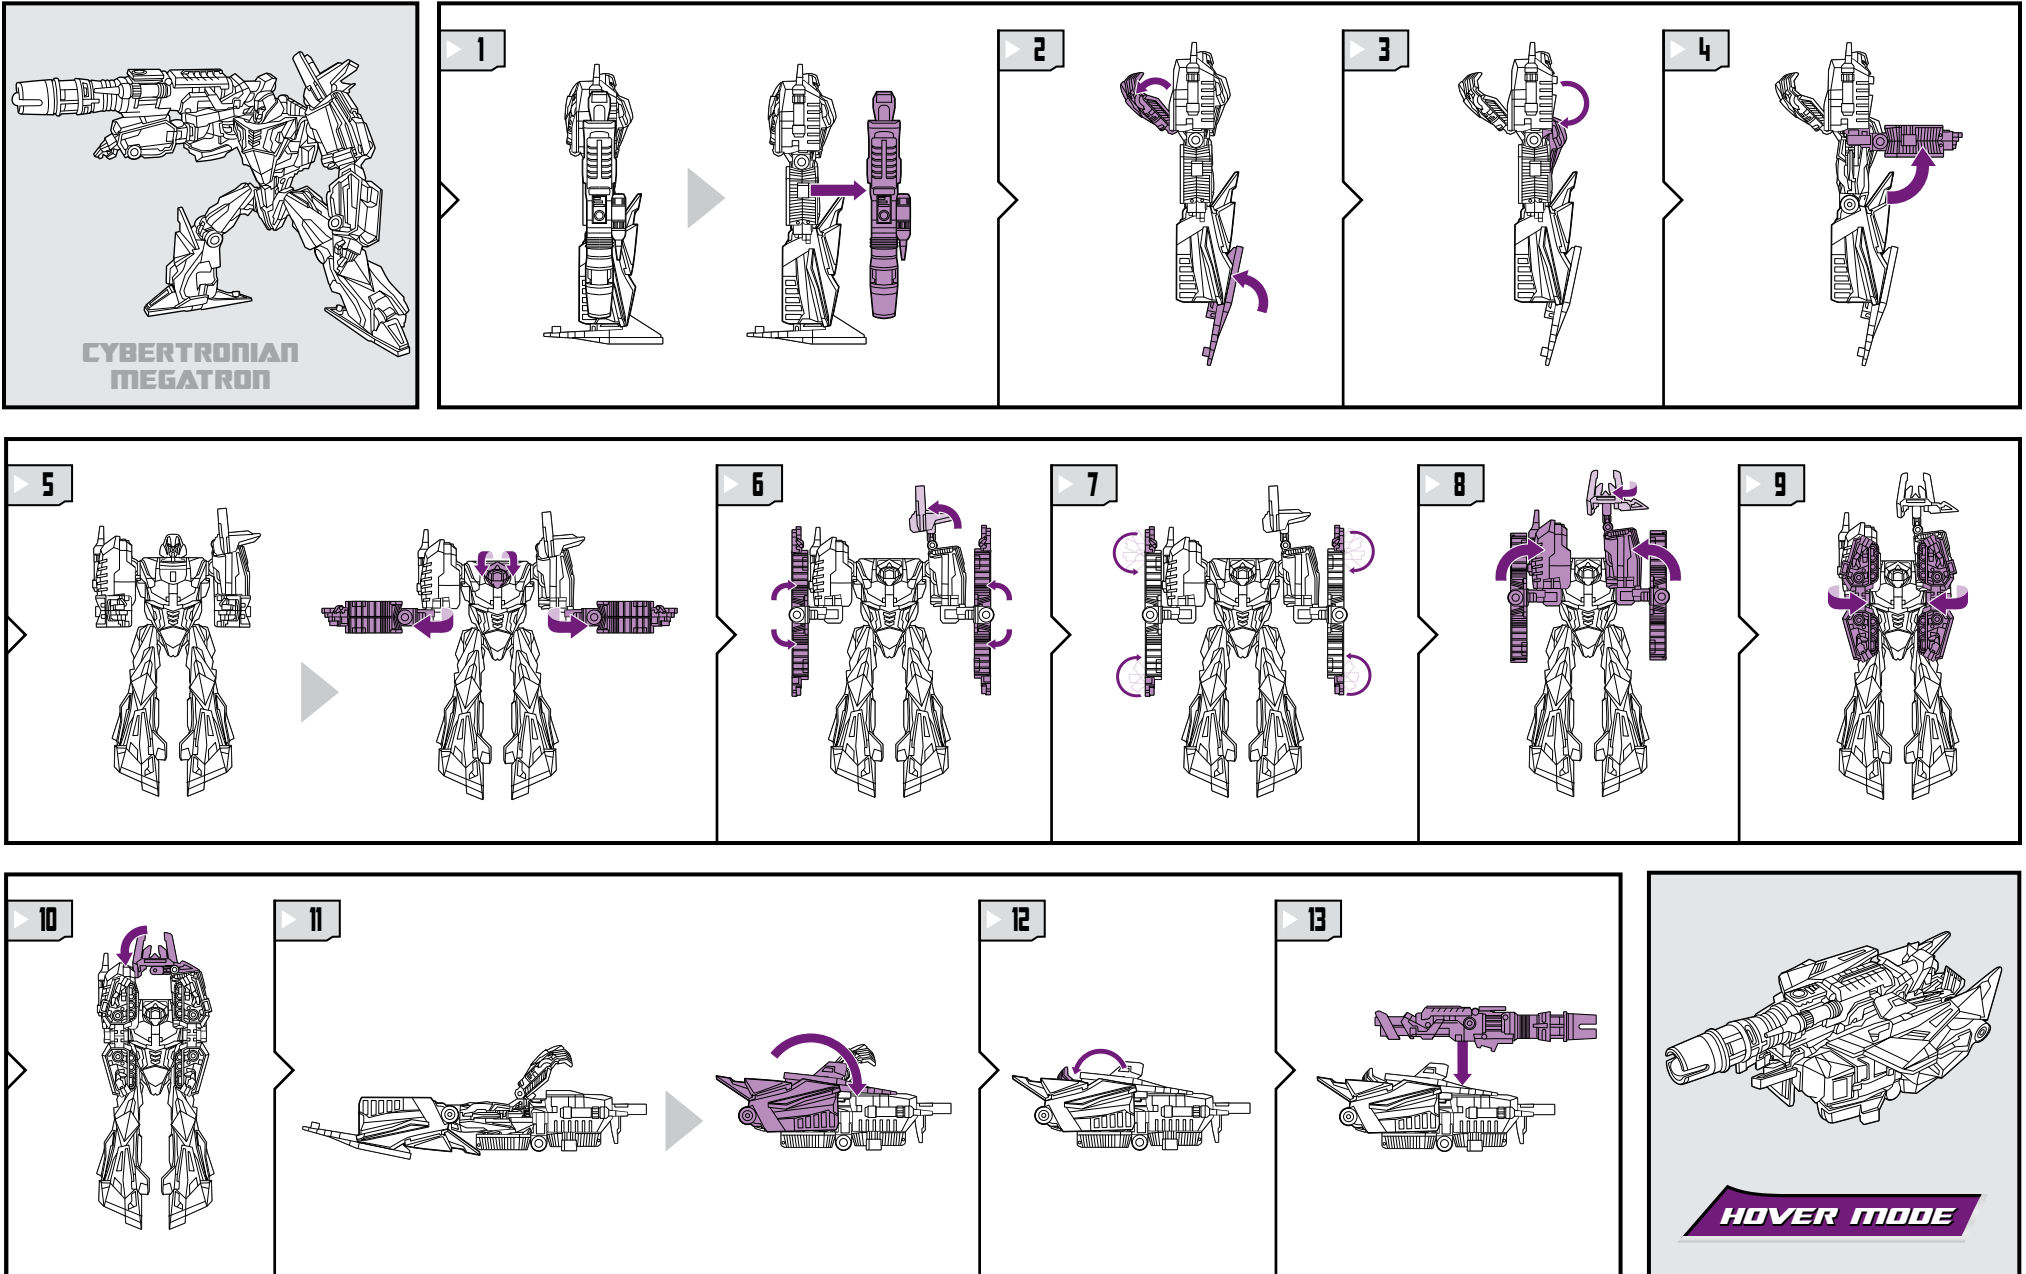

TRANSFORMERS

CYBERTRONIAN MEGATRON™

LEVEL: 0 1 2 **3** 4 5
INTERMEDIATE

DECEPTICON®

AGES 5+
19818/98452 Asst.

TRANSFORMERS.COM

NOTE: Some parts are made to detach if excessive force is applied and are designed to be reattached if separation occurs. Adult supervision may be necessary for younger children.

CHANGING TO HOVER MODE

CHANGING TO VEHICLE